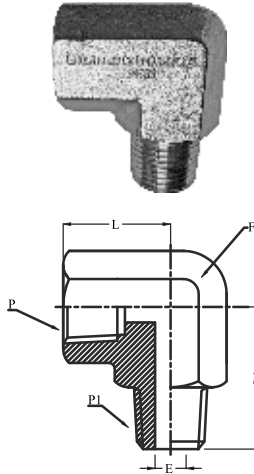

*End Connections other thread on Request.

6K

Model No.	P Female NPT Size	L	E	F
GV-208-FE-6K-4N	1/4" NPT	29.7	7.0	25.0
GV-208-FE-6K-6N	3/8" NPT	36.1	9.5	28.0
GV-208-FE-6K-8N	1/2" NPT	39.8	11.8	32.0
GV-208-FE-6K-12N	3/4" NPT	48.8	15.0	41.0
GV-208-FE-6K-16N	1" NPT	48.5	22.0	52.0

10K

Model No.	P Female NPT Size	L	E	F
GV-208-FE-10K-4N	1/4" NPT	29.7	4.5	32.0
GV-208-FE-10K-6N	3/8" NPT	36.1	6.0	32.0
GV-208-FE-10K-8N	1/2" NPT	39.8	8.0	36.0
GV-208-FE-10K-12N	3/4" NPT	48.8	9.5	50.0
GV-208-FE-10K-16N	1" NPT	48.5	12.0	65.0

Note: All dimensions are subject to change without notice
All dimensions are in mm unless specified

Street Elbow

Model No. GV-209-SE

Model No.	P Female NPT Size	P1 Male NPT Size	L	L1	E	F (A/F)
GV-209-SE-2N-4N	1/4" NPT	1/4" NPT	29.8	29.8	4.8	19.0
GV-209-SE-6N-4N	3/8" NPT	1/4" NPT	36.1	32.0	7.0	22.0
GV-209-SE-6N-6N	3/8" NPT	3/8" NPT	36.1	32.0	9.5	22.0
GV-209-SE-8N-4N	1/2" NPT	1/4" NPT	39.5	35.0	7.1	27.0
GV-209-SE-8N-8N	3/4" NPT	1/2" NPT	39.5	39.6	11.8	27.0
GV-209-SE-12N-12N	1" NPT	3/4" NPT	48.8	32.4	15.0	32.0

*End Connections other thread on Request.

Male Tee

Model No. GV-210-MT

Model No.	P Male NPT Size	L	E	F (A/F)
GV-210-MT-2N	1/8" NPT	22.4	4.0	11.0
GV-210-MT-4N	1/4" NPT	26.7	7.1	14.0
GV-210-MT-6N	3/8" NPT	29.7	9.5	17.0
GV-210-MT-8N	1/2" NPT	36.8	11.8	22.0
GV-210-MT-12N	3/4" NPT	38.0	15.6	27.0
GV-210-MT-16N	1" NPT	47.6	22.0	35.0