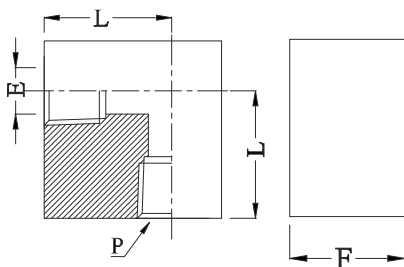

10K

Model No.	P Female NPT Size	L	E	F
GV-208-FE-10K-4N	1/4" NPT	29.7	4.5	32.0
GV-208-FE-10K-6N	3/8" NPT	36.1	6.0	32.0
GV-208-FE-10K-8N	1/2" NPT	39.8	8.0	36.0
GV-208-FE-10K-12N	3/4" NPT	48.8	9.5	50.0
GV-208-FE-10K-16N	1" NPT	48.5	12.0	65.0