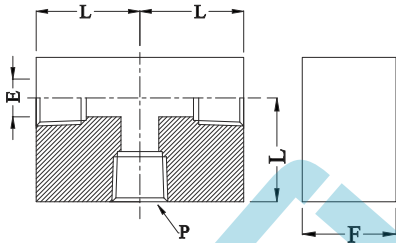

*End Connections other thread on Request.

Female Cross

Model No. GV-212-FC

Model No.	P Female NPT Size	L	E	F (A/F)
GV-212-FC-2N	1/8" NPT	22.4	4.8	11.0
GV-212-FC-4N	1/4" NPT	29.7	7.0	16.0
GV-212-FC-6N	3/8" NPT	29.7	9.6	19.0
GV-212-FC-8N	1/2" NPT	36.8	11.9	22.0
GV-212-FC-12N	3/4" NPT	48.0	15.8	27.0
GV-212-FC-16N	1" NPT	47.6	22.0	35.0

*End Connections other thread on Request.

Note: All dimensions are subject to change without notice
All dimensions are in mm unless specified

Female Tee

Model No. GV-211-FT

Model No.	P Female NPT Size	L	E	F (A/F)
GV-211-FT-2N	1/8" NPT	26.5	7.5	15.0
GV-211-FT-4N	1/4" NPT	29.5	10.5	19.0
GV-211-FT-6N	3/8" NPT	36.0	14.0	22.0
GV-211-FT-8N	1/2" NPT	39.5	16.5	27.0
GV-211-FT-12N	3/4" NPT	48.5	22.0	32.0
GV-211-FT-16N	1" NPT	48.5	28.0	41.0