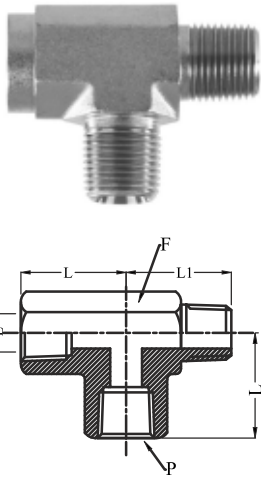

Street Tee

Model No. GV-213-ST

Model No.	P Male & Female NPT Size	L	L1	E	F (A/F)
GV-213-ST-2N	1/8" NPT	26.4	22.1	4.5	15.0
GV-213-ST-4N	1/4" NPT	29.7	29.7	7.0	19.0
GV-213-ST-6N	3/8" NPT	36.1	32.0	9.5	22.0
GV-213-ST-8N	1/2" NPT	39.6	39.6	11.8	27.0
GV-213-ST-12N	3/4" NPT	48.7	49.0	15.0	32.0
GV-213-ST-16N	1" NPT	48.5	49.0	22.0	41.0

*End Connections other thread on Request.

Branch Tee

Model No. GV-214-BT