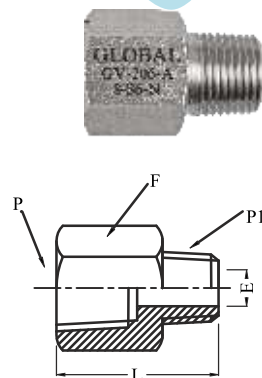

*End Connections other thread on Request.

Note: All dimensions are subject to change without notice
All dimensions are in mm unless specified

Cap

Model No. GV-204-C

Model No.	P Male NPT Size	L	F (A/F)
GV-204-C-2N	1/8" NPT	19.0	14.0
GV-204-C-4N	1/4" NPT	23.0	19.0
GV-204-C-6N	3/8" NPT	26.0	22.0
GV-204-C-8N	1/2" NPT	32.0	27.0
GV-204-C-12N	3/4" NPT	34.0	32.0
GV-204-C-16N	1" NPT	40.0	41.0

*End Connections other thread on Request.

Coupling

Model No. GV-205-CU

Model No.	P Female NPT Size	L	E	F (A/F)
GV-205-CU-2N	1/8" NPT	26.5	7.5	15.0
GV-205-CU-4N	1/4" NPT	29.5	10.5	19.0
GV-205-CU-6N	3/8" NPT	36.0	14.0	22.0
GV-205-CU-8N	1/2" NPT	39.5	16.5	27.0
GV-205-CU-12N	3/4" NPT	48.5	22.0	32.0
GV-205-CU-16N	1" NPT	48.5	28.0	41.0

*End Connections other thread on Request.

Adaptor

Model No. GV-206-A

Model No.	P Female NPT Size	P1 Male NPT Size	L	E	F (A/F)
GV-206-A-2N	1/8" NPT	1/8" NPT	27.9	4.8	14.0
GV-206-A-4N	1/4" NPT	1/4" NPT	35.6	7.0	19.0
GV-206-A-6N	3/8" NPT	3/8" NPT	38.4	9.5	22.0
GV-206-A-8N	1/2" NPT	1/2" NPT	48.0	11.8	27.0
GV-206-A-12N	3/4" NPT	3/4" NPT	50.8	15.0	32.0
GV-206-A-16N	1" NPT	1" NPT	57.0	22.4	41.0

*End Connections other thread on Request.

Note: All dimensions are subject to change without notice
All dimensions are in mm unless specified

Male Elbow

Model No. GV-207-ME

Model No.	P Male NPT Size	L	E	F (A/F)
GV-207-ME-2N	1/8" NPT	22.4	4.0	14.0
GV-207-ME-4N	1/4" NPT	26.7	7.1	14.0
GV-207-ME-6N	3/8" NPT	29.7	9.5	17.0
GV-207-ME-8N	1/2" NPT	36.8	11.8	22.0
GV-207-ME-12N	3/4" NPT	38.8	15.6	27.0
GV-207-ME-16N	1" NPT	45.2	22.0	35.0