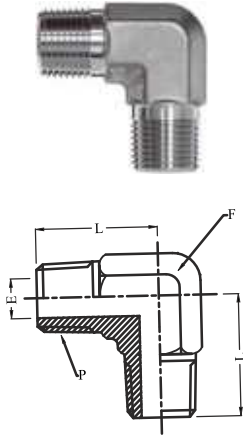

*End Connections other thread on Request.

Coupling

Model No. GV-205-CU

Model No.	P Female NPT Size	L	E	F (A/F)
GV-205-CU-2N	1/8" NPT	26.5	7.5	15.0
GV-205-CU-4N	1/4" NPT	29.5	10.5	19.0
GV-205-CU-6N	3/8" NPT	36.0	14.0	22.0
GV-205-CU-8N	1/2" NPT	39.5	16.5	27.0
GV-205-CU-12N	3/4" NPT	48.5	22.0	32.0
GV-205-CU-16N	1" NPT	48.5	28.0	41.0

*End Connections other thread on Request.

Adaptor

Model No. GV-206-A

Model No.	P Female NPT Size	P1 Male NPT Size	L	E	F (A/F)
GV-206-A-2N	1/8" NPT	1/8" NPT	27.9	4.8	14.0
GV-206-A-4N	1/4" NPT	1/4" NPT	35.6	7.0	19.0
GV-206-A-6N	3/8" NPT	3/8" NPT	38.4	9.5	22.0
GV-206-A-8N	1/2" NPT	1/2" NPT	48.0	11.8	27.0
GV-206-A-12N	3/4" NPT	3/4" NPT	50.8	15.0	32.0
GV-206-A-16N	1" NPT	1" NPT	57.0	22.4	41.0

*End Connections other thread on Request.

Note: All dimensions are subject to change without notice
All dimensions are in mm unless specified

Male Elbow

Model No. GV-207-ME

Model No.	P Male NPT Size	L	E	F (A/F)
GV-207-ME-2N	1/8" NPT	22.4	4.0	14.0
GV-207-ME-4N	1/4" NPT	26.7	7.1	14.0
GV-207-ME-6N	3/8" NPT	29.7	9.5	17.0
GV-207-ME-8N	1/2" NPT	36.8	11.8	22.0
GV-207-ME-12N	3/4" NPT	38.8	15.6	27.0
GV-207-ME-16N	1" NPT	45.2	22.0	35.0

*End Connections other thread on Request.

Female Elbow

Model No. GV-208-FE

Model No.	P Female NPT Size	L	E	F (A/F)
GV-208-FE-2N	1/8" NPT	26.4	7.5	15.0
GV-208-FE-4N	1/4" NPT	29.7	10.5	19.0
GV-208-FE-6N	3/8" NPT	36.1	14.0	22.0
GV-208-FE-8N	1/2" NPT	39.8	16.5	27.0
GV-208-FE-12N	3/4" NPT	48.8	22.0	32.0
GV-208-FE-16N	1" NPT	48.5	28.0	41.0