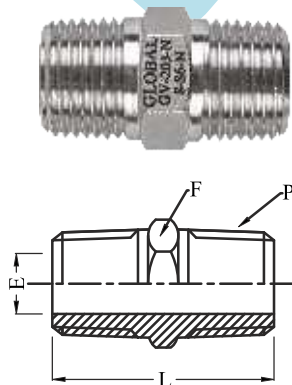

BRANCH TEE
Page-103

Plug

Model No. GV-201-P

Model No.	P Male NPT Size	L	F (A/F)
GV-201-P-2N	1/8" NPT	16.0	11.0
GV-201-P-4N	1/4" NPT	21.0	14.0
GV-201-P-6N	3/8" NPT	21.0	19.0
GV-201-P-8N	1/2" NPT	26.0	22.0
GV-201-P-12N	3/4" NPT	27.0	28.0
GV-201-P-16N	1" NPT	36.0	36.0

*End Connections other thread on Request.

Bushing

Model No. GV-202-B

Model No.	P Male NPT Size	P1 Female NPT Size	L	F (A/F)
GV-202-B-4N-2N	1/4" NPT	1/8" NPT	21.0	14.0
GV-202-B-6N-4N	3/8" NPT	1/4" NPT	21.0	19.0
GV-202-B-8N-4N	1/2" NPT	3/8" NPT	26.0	22.0
GV-202-B-12N-8N	3/4" NPT	1/2" NPT	27.0	28.0
GV-202-B-16N-12N	1" NPT	3/4" NPT	36.0	36.0

*End Connections other thread on Request.

Nipple

Model No. GV-203-N

Model No.	P Male NPT Size	L	E	F (A/F)
GV-203-N-2N	1/8" NPT	26.0	4.8	11.0
GV-203-N-4N	1/4" NPT	35.6	7.0	14.0
GV-203-N-6N	3/8" NPT	36.0	9.5	19.0
GV-203-N-8N	1/2" NPT	46.7	11.8	22.0
GV-203-N-12N	3/4" NPT	46.7	15.0	28.0
GV-203-N-16N	1" NPT	58.5	22.0	36.0

*End Connections other thread on Request.

Note: All dimensions are subject to change without notice
All dimensions are in mm unless specified

Cap

Model No. GV-204-C

Model No.	P Male NPT Size	L	F (A/F)
GV-204-C-2N	1/8" NPT	19.0	14.0
GV-204-C-4N	1/4" NPT	23.0	19.0
GV-204-C-6N	3/8" NPT	26.0	22.0
GV-204-C-8N	1/2" NPT	32.0	27.0
GV-204-C-12N	3/4" NPT	34.0	32.0
GV-204-C-16N	1" NPT	40.0	41.0