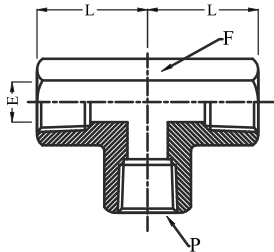

Note: All dimensions are subject to change without notice
All dimensions are in mm unless specified

Street Elbow

Model No. GV-209-SE

Model No.	P Female NPT Size	P1 Male NPT Size	L	L1	E	F (A/F)
GV-209-SE-2N-4N	1/4" NPT	1/4" NPT	29.8	29.8	4.8	19.0
GV-209-SE-6N-4N	3/8" NPT	1/4" NPT	36.1	32.0	7.0	22.0
GV-209-SE-6N-6N	3/8" NPT	3/8" NPT	36.1	32.0	9.5	22.0
GV-209-SE-8N-4N	1/2" NPT	1/4" NPT	39.5	35.0	7.1	27.0
GV-209-SE-8N-8N	3/4" NPT	1/2" NPT	39.5	39.6	11.8	27.0
GV-209-SE-12N-12N	1" NPT	3/4" NPT	48.8	32.4	15.0	32.0

*End Connections other thread on Request.

Male Tee

Model No. GV-210-MT

Model No.	P Male NPT Size	L	E	F (A/F)
GV-210-MT-2N	1/8" NPT	22.4	4.0	11.0
GV-210-MT-4N	1/4" NPT	26.7	7.1	14.0
GV-210-MT-6N	3/8" NPT	29.7	9.5	17.0
GV-210-MT-8N	1/2" NPT	36.8	11.8	22.0
GV-210-MT-12N	3/4" NPT	38.0	15.6	27.0
GV-210-MT-16N	1" NPT	47.6	22.0	35.0

*End Connections other thread on Request.

Female Cross

Model No. GV-212-FC

Model No.	P Female NPT Size	L	E	F (A/F)
GV-212-FC-2N	1/8" NPT	22.4	4.8	11.0
GV-212-FC-4N	1/4" NPT	29.7	7.0	16.0
GV-212-FC-6N	3/8" NPT	29.7	9.6	19.0
GV-212-FC-8N	1/2" NPT	36.8	11.9	22.0
GV-212-FC-12N	3/4" NPT	48.0	15.8	27.0
GV-212-FC-16N	1" NPT	47.6	22.0	35.0

*End Connections other thread on Request.

Note: All dimensions are subject to change without notice
All dimensions are in mm unless specified

Female Tee

Model No. GV-211-FT

Model No.	P Female NPT Size	L	E	F (A/F)
GV-211-FT-2N	1/8" NPT	26.5	7.5	15.0
GV-211-FT-4N	1/4" NPT	29.5	10.5	19.0
GV-211-FT-6N	3/8" NPT	36.0	14.0	22.0
GV-211-FT-8N	1/2" NPT	39.5	16.5	27.0
GV-211-FT-12N	3/4" NPT	48.5	22.0	32.0
GV-211-FT-16N	1" NPT	48.5	28.0	41.0