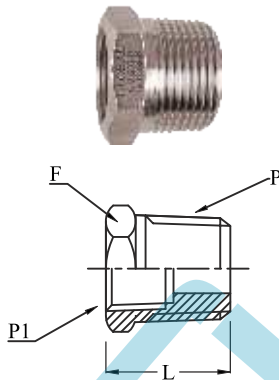

BRANCH TEE
Page-103

Plug

Model No. GV-201-P

Model No.	P Male NPT Size	L	F (A/F)
GV-201-P-2N	1/8" NPT	16.0	11.0
GV-201-P-4N	1/4" NPT	21.0	14.0
GV-201-P-6N	3/8" NPT	21.0	19.0
GV-201-P-8N	1/2" NPT	26.0	22.0
GV-201-P-12N	3/4" NPT	27.0	28.0
GV-201-P-16N	1" NPT	36.0	36.0

*End Connections other thread on Request.

Bushing

Model No. GV-202-B

Model No.	P Male NPT Size	P1 Female NPT Size	L	F (A/F)
GV-202-B-4N-2N	1/4" NPT	1/8" NPT	21.0	14.0
GV-202-B-6N-4N	3/8" NPT	1/4" NPT	21.0	19.0
GV-202-B-8N-4N	1/2" NPT	3/8" NPT	26.0	22.0
GV-202-B-12N-8N	3/4" NPT	1/2" NPT	27.0	28.0
GV-202-B-16N-12N	1" NPT	3/4" NPT	36.0	36.0

*End Connections other thread on Request.

Nipple

Model No. GV-203-N

Model No.	P Male NPT Size	L	E	F (A/F)
GV-203-N-2N	1/8" NPT	26.0	4.8	11.0
GV-203-N-4N	1/4" NPT	35.6	7.0	14.0
GV-203-N-6N	3/8" NPT	36.0	9.5	19.0
GV-203-N-8N	1/2" NPT	46.7	11.8	22.0
GV-203-N-12N	3/4" NPT	46.7	15.0	28.0
GV-203-N-16N	1" NPT	58.5	22.0	36.0

*End Connections other thread on Request.

Note: All dimensions are subject to change without notice
All dimensions are in mm unless specified

Cap

Model No. GV-204-C

Model No.	P Male NPT Size	L	F (A/F)
GV-204-C-2N	1/8" NPT	19.0	14.0
GV-204-C-4N	1/4" NPT	23.0	19.0
GV-204-C-6N	3/8" NPT	26.0	22.0
GV-204-C-8N	1/2" NPT	32.0	27.0
GV-204-C-12N	3/4" NPT	34.0	32.0
GV-204-C-16N	1" NPT	40.0	41.0