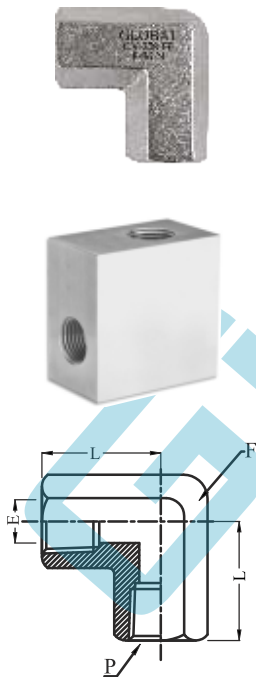

*End Connections other thread on Request.

Coupling

Model No. GV-205-CU

Model No.	P Female NPT Size	L	E	F (A/F)
GV-205-CU-2N	1/8" NPT	26.5	7.5	15.0
GV-205-CU-4N	1/4" NPT	29.5	10.5	19.0
GV-205-CU-6N	3/8" NPT	36.0	14.0	22.0
GV-205-CU-8N	1/2" NPT	39.5	16.5	27.0
GV-205-CU-12N	3/4" NPT	48.5	22.0	32.0
GV-205-CU-16N	1" NPT	48.5	28.0	41.0

*End Connections other thread on Request.

Adaptor

Model No. GV-206-A

Model No.	P Female NPT Size	P1 Male NPT Size	L	E	F (A/F)
GV-206-A-2N	1/8" NPT	1/8" NPT	27.9	4.8	14.0
GV-206-A-4N	1/4" NPT	1/4" NPT	35.6	7.0	19.0
GV-206-A-6N	3/8" NPT	3/8" NPT	38.4	9.5	22.0
GV-206-A-8N	1/2" NPT	1/2" NPT	48.0	11.8	27.0
GV-206-A-12N	3/4" NPT	3/4" NPT	50.8	15.0	32.0
GV-206-A-16N	1" NPT	1" NPT	57.0	22.4	41.0

*End Connections other thread on Request.

Note: All dimensions are subject to change without notice
All dimensions are in mm unless specified

Male Elbow

Model No. GV-207-ME

Model No.	P Male NPT Size	L	E	F (A/F)
GV-207-ME-2N	1/8" NPT	22.4	4.0	14.0
GV-207-ME-4N	1/4" NPT	26.7	7.1	14.0
GV-207-ME-6N	3/8" NPT	29.7	9.5	17.0
GV-207-ME-8N	1/2" NPT	36.8	11.8	22.0
GV-207-ME-12N	3/4" NPT	38.8	15.6	27.0
GV-207-ME-16N	1" NPT	45.2	22.0	35.0

*End Connections other thread on Request.

Female Elbow

Model No. GV-208-FE

Model No.	P Female NPT Size	L	E	F (A/F)
GV-208-FE-2N	1/8" NPT	26.4	7.5	15.0
GV-208-FE-4N	1/4" NPT	29.7	10.5	19.0
GV-208-FE-6N	3/8" NPT	36.1	14.0	22.0
GV-208-FE-8N	1/2" NPT	39.8	16.5	27.0
GV-208-FE-12N	3/4" NPT	48.8	22.0	32.0
GV-208-FE-16N	1" NPT	48.5	28.0	41.0