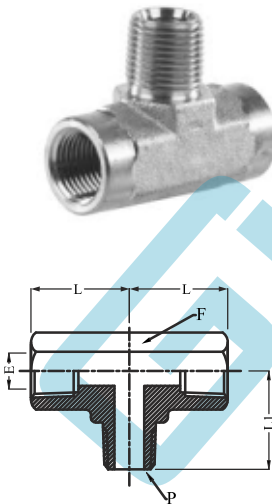

10K

Model No.	P Female NPT Size	L	E	F
GV-211-FT-10K-4N	1/4" NPT	29.7	4.5	32.0
GV-211-FT-10K-6N	3/8" NPT	36.1	6.0	32.0
GV-211-FT-10K-8N	1/2" NPT	39.8	8.0	36.0
GV-211-FT-10K-12N	3/4" NPT	48.8	9.5	50.0
GV-211-FT-10K-16N	1" NPT	48.5	12.0	65.0

Note: All dimensions are subject to change without notice
All dimensions are in mm unless specified

Street Tee

Model No. GV-213-ST

Model No.	P Male & Female NPT Size	L	L1	E	F (A/F)
GV-213-ST-2N	1/8" NPT	26.4	22.1	4.5	15.0
GV-213-ST-4N	1/4" NPT	29.7	29.7	7.0	19.0
GV-213-ST-6N	3/8" NPT	36.1	32.0	9.5	22.0
GV-213-ST-8N	1/2" NPT	39.6	39.6	11.8	27.0
GV-213-ST-12N	3/4" NPT	48.7	49.0	15.0	32.0
GV-213-ST-16N	1" NPT	48.5	49.0	22.0	41.0

*End Connections other thread on Request.

Branch Tee

Model No. GV-214-BT

Model No.	P Male & Female NPT Size	L	L1	E	F (A/F)
GV-214-BT-2N	1/8" NPT	26.4	22.1	4.5	15.0
GV-214-BT-4N	1/4" NPT	29.7	29.7	7.0	19.0
GV-214-BT-6N	3/8" NPT	36.1	32.0	9.5	22.0
GV-214-BT-8N	1/2" NPT	39.6	39.6	11.8	27.0
GV-214-BT-12N	3/4" NPT	48.7	49.0	15.0	32.0
GV-214-BT-16N	1" NPT	48.5	49.0	22.0	41.0