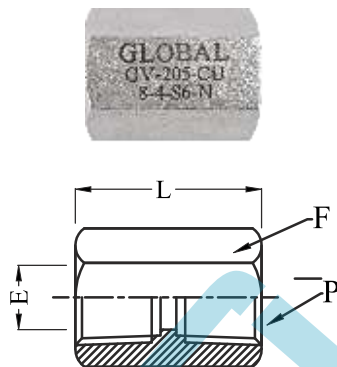

*End Connections other thread on Request.

Nipple

Model No. GV-203-N

Model No.	P Male NPT Size	L	E	F (A/F)
GV-203-N-2N	1/8" NPT	26.0	4.8	11.0
GV-203-N-4N	1/4" NPT	35.6	7.0	14.0
GV-203-N-6N	3/8" NPT	36.0	9.5	19.0
GV-203-N-8N	1/2" NPT	46.7	11.8	22.0
GV-203-N-12N	3/4" NPT	46.7	15.0	28.0
GV-203-N-16N	1" NPT	58.5	22.0	36.0

*End Connections other thread on Request.

Note: All dimensions are subject to change without notice
All dimensions are in mm unless specified

Cap

Model No. GV-204-C

Model No.	P Male NPT Size	L	F (A/F)
GV-204-C-2N	1/8" NPT	19.0	14.0
GV-204-C-4N	1/4" NPT	23.0	19.0
GV-204-C-6N	3/8" NPT	26.0	22.0
GV-204-C-8N	1/2" NPT	32.0	27.0
GV-204-C-12N	3/4" NPT	34.0	32.0
GV-204-C-16N	1" NPT	40.0	41.0

*End Connections other thread on Request.

Coupling

Model No. GV-205-CU

Model No.	P Female NPT Size	L	E	F (A/F)
GV-205-CU-2N	1/8" NPT	26.5	7.5	15.0
GV-205-CU-4N	1/4" NPT	29.5	10.5	19.0
GV-205-CU-6N	3/8" NPT	36.0	14.0	22.0
GV-205-CU-8N	1/2" NPT	39.5	16.5	27.0
GV-205-CU-12N	3/4" NPT	48.5	22.0	32.0
GV-205-CU-16N	1" NPT	48.5	28.0	41.0