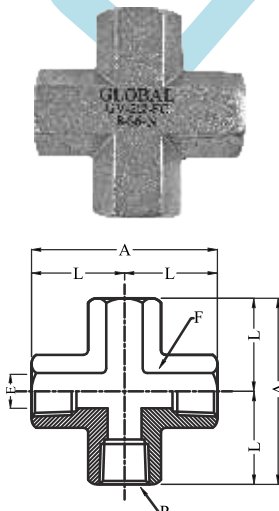

10K

Model No.	P Female NPT Size	L	E	F
GV-208-FE-10K-4N	1/4" NPT	29.7	4.5	32.0
GV-208-FE-10K-6N	3/8" NPT	36.1	6.0	32.0
GV-208-FE-10K-8N	1/2" NPT	39.8	8.0	36.0
GV-208-FE-10K-12N	3/4" NPT	48.8	9.5	50.0
GV-208-FE-10K-16N	1" NPT	48.5	12.0	65.0

Note: All dimensions are subject to change without notice
All dimensions are in mm unless specified

Street Elbow

Model No. GV-209-SE

Model No.	P Female NPT Size	P1 Male NPT Size	L	L1	E	F (A/F)
GV-209-SE-2N-4N	1/4" NPT	1/4" NPT	29.8	29.8	4.8	19.0
GV-209-SE-6N-4N	3/8" NPT	1/4" NPT	36.1	32.0	7.0	22.0
GV-209-SE-6N-6N	3/8" NPT	3/8" NPT	36.1	32.0	9.5	22.0
GV-209-SE-8N-4N	1/2" NPT	1/4" NPT	39.5	35.0	7.1	27.0
GV-209-SE-8N-8N	3/4" NPT	1/2" NPT	39.5	39.6	11.8	27.0
GV-209-SE-12N-12N	1" NPT	3/4" NPT	48.8	32.4	15.0	32.0

*End Connections other thread on Request.

Male Tee

Model No. GV-210-MT

Model No.	P Male NPT Size	L	E	F (A/F)
GV-210-MT-2N	1/8" NPT	22.4	4.0	11.0
GV-210-MT-4N	1/4" NPT	26.7	7.1	14.0
GV-210-MT-6N	3/8" NPT	29.7	9.5	17.0
GV-210-MT-8N	1/2" NPT	36.8	11.8	22.0
GV-210-MT-12N	3/4" NPT	38.0	15.6	27.0
GV-210-MT-16N	1" NPT	47.6	22.0	35.0

*End Connections other thread on Request.

Female Cross

Model No. GV-212-FC

Model No.	P Female NPT Size	L	E	F (A/F)
GV-212-FC-2N	1/8" NPT	22.4	4.8	11.0
GV-212-FC-4N	1/4" NPT	29.7	7.0	16.0
GV-212-FC-6N	3/8" NPT	29.7	9.6	19.0
GV-212-FC-8N	1/2" NPT	36.8	11.9	22.0
GV-212-FC-12N	3/4" NPT	48.0	15.8	27.0
GV-212-FC-16N	1" NPT	47.6	22.0	35.0