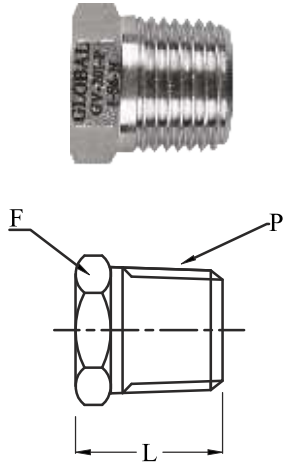

ADAPTOR
Page-98

MALE ELBOW
Page-99

FEMALE ELBOW
Page-99

STREET ELBOW
Page-100

MALE TEE
Page-100

FEMALE CROSS
Page-100

FEMALE TEE
Page-101

STREET TEE
Page-102

BRANCH TEE
Page-103

Plug

Model No. GV-201-P

Model No.	P Male NPT Size	L	F (A/F)
GV-201-P-2N	1/8" NPT	16.0	11.0
GV-201-P-4N	1/4" NPT	21.0	14.0
GV-201-P-6N	3/8" NPT	21.0	19.0
GV-201-P-8N	1/2" NPT	26.0	22.0
GV-201-P-12N	3/4" NPT	27.0	28.0
GV-201-P-16N	1" NPT	36.0	36.0

*End Connections other thread on Request.

Bushing

Model No. GV-202-B

Model No.	P Male NPT Size	P1 Female NPT Size	L	F (A/F)
GV-202-B-4N-2N	1/4" NPT	1/8" NPT	21.0	14.0
GV-202-B-6N-4N	3/8" NPT	1/4" NPT	21.0	19.0
GV-202-B-8N-4N	1/2" NPT	3/8" NPT	26.0	22.0
GV-202-B-12N-8N	3/4" NPT	1/2" NPT	27.0	28.0
GV-202-B-16N-12N	1" NPT	3/4" NPT	36.0	36.0

*End Connections other thread on Request.

Nipple

Model No. GV-203-N

Model No.	P Male NPT Size	L	E	F (A/F)
GV-203-N-2N	1/8" NPT	26.0	4.8	11.0
GV-203-N-4N	1/4" NPT	35.6	7.0	14.0
GV-203-N-6N	3/8" NPT	36.0	9.5	19.0
GV-203-N-8N	1/2" NPT	46.7	11.8	22.0
GV-203-N-12N	3/4" NPT	46.7	15.0	28.0
GV-203-N-16N	1" NPT	58.5	22.0	36.0