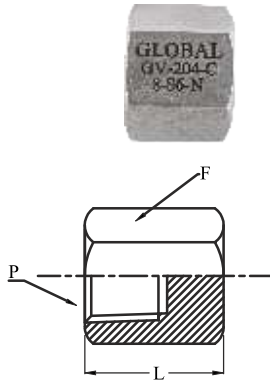

*End Connections other thread on Request.

Bushing

Model No. GV-202-B

Model No.	P Male NPT Size	P1 Female NPT Size	L	F (A/F)
GV-202-B-4N-2N	1/4" NPT	1/8" NPT	21.0	14.0
GV-202-B-6N-4N	3/8" NPT	1/4" NPT	21.0	19.0
GV-202-B-8N-4N	1/2" NPT	3/8" NPT	26.0	22.0
GV-202-B-12N-8N	3/4" NPT	1/2" NPT	27.0	28.0
GV-202-B-16N-12N	1" NPT	3/4" NPT	36.0	36.0

*End Connections other thread on Request.

Nipple

Model No. GV-203-N

Model No.	P Male NPT Size	L	E	F (A/F)
GV-203-N-2N	1/8" NPT	26.0	4.8	11.0
GV-203-N-4N	1/4" NPT	35.6	7.0	14.0
GV-203-N-6N	3/8" NPT	36.0	9.5	19.0
GV-203-N-8N	1/2" NPT	46.7	11.8	22.0
GV-203-N-12N	3/4" NPT	46.7	15.0	28.0
GV-203-N-16N	1" NPT	58.5	22.0	36.0

*End Connections other thread on Request.

Note: All dimensions are subject to change without notice
All dimensions are in mm unless specified

Cap

Model No. GV-204-C

Model No.	P Male NPT Size	L	F (A/F)
GV-204-C-2N	1/8" NPT	19.0	14.0
GV-204-C-4N	1/4" NPT	23.0	19.0
GV-204-C-6N	3/8" NPT	26.0	22.0
GV-204-C-8N	1/2" NPT	32.0	27.0
GV-204-C-12N	3/4" NPT	34.0	32.0
GV-204-C-16N	1" NPT	40.0	41.0