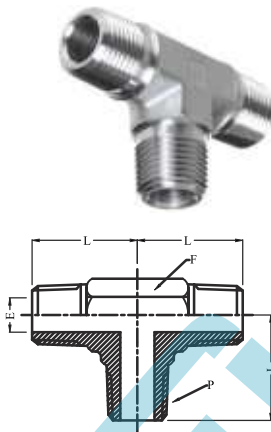

10K

Model No.	P Female NPT Size	L	E	F
GV-208-FE-10K-4N	1/4" NPT	29.7	4.5	32.0
GV-208-FE-10K-6N	3/8" NPT	36.1	6.0	32.0
GV-208-FE-10K-8N	1/2" NPT	39.8	8.0	36.0
GV-208-FE-10K-12N	3/4" NPT	48.8	9.5	50.0
GV-208-FE-10K-16N	1" NPT	48.5	12.0	65.0

Note: All dimensions are subject to change without notice
All dimensions are in mm unless specified

Street Elbow

Model No. GV-209-SE

Model No.	P Female NPT Size	P1 Male NPT Size	L	L1	E	F (A/F)
GV-209-SE-2N-4N	1/4" NPT	1/4" NPT	29.8	29.8	4.8	19.0
GV-209-SE-6N-4N	3/8" NPT	1/4" NPT	36.1	32.0	7.0	22.0
GV-209-SE-6N-6N	3/8" NPT	3/8" NPT	36.1	32.0	9.5	22.0
GV-209-SE-8N-4N	1/2" NPT	1/4" NPT	39.5	35.0	7.1	27.0
GV-209-SE-8N-8N	3/4" NPT	1/2" NPT	39.5	39.6	11.8	27.0
GV-209-SE-12N-12N	1" NPT	3/4" NPT	48.8	32.4	15.0	32.0

*End Connections other thread on Request.

Male Tee

Model No. GV-210-MT

Model No.	P Male NPT Size	L	E	F (A/F)
GV-210-MT-2N	1/8" NPT	22.4	4.0	11.0
GV-210-MT-4N	1/4" NPT	26.7	7.1	14.0
GV-210-MT-6N	3/8" NPT	29.7	9.5	17.0
GV-210-MT-8N	1/2" NPT	36.8	11.8	22.0
GV-210-MT-12N	3/4" NPT	38.0	15.6	27.0
GV-210-MT-16N	1" NPT	47.6	22.0	35.0